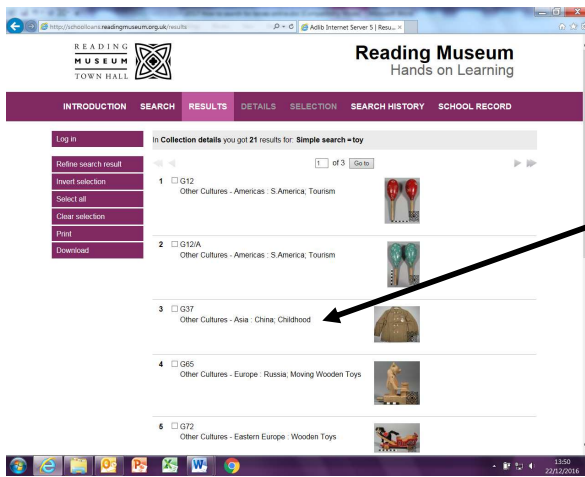

# How to search for boxes online

Go to readingmuseum.org.uk, click Schools

Click Loans online

First click on 'Search'

Simple Search:  
Enter a word in the simple search box.  
  
Always keep to one word in the singular, for example use 'toy' rather than 'toys'  
  
Click search

The search will display a list of all the boxes that relate to the search term.  
  
Click on each box link to show the image and contents of the box  
  
You can also download pdf notes for many of the boxes – look for Digital notes at the bottom of the page.