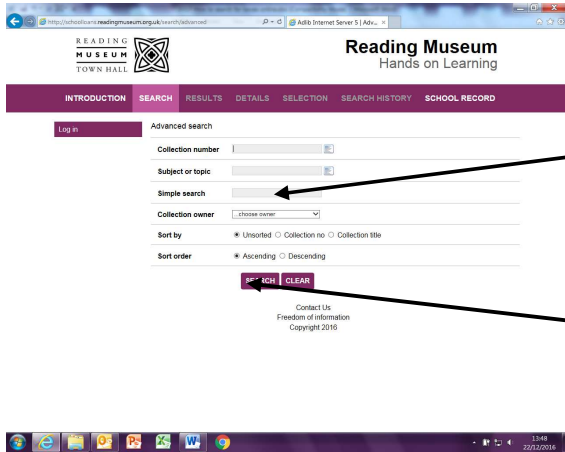

# How to search for boxes online

Go to readingmuseum.org.uk, click Schools

Click Loans online

First click on 'Search'

Simple Search:  
Enter a word in the simple search box.  
  
Always keep to one word in the singular, for example use 'toy' rather than 'toys'  
  
Click search

The search will display a list of all the boxes that relate to the search term.  
  
Click on each box link to show the image and contents of the box  
  
You can also download pdf notes for many of the boxes – look for Digital notes at the bottom of the page.